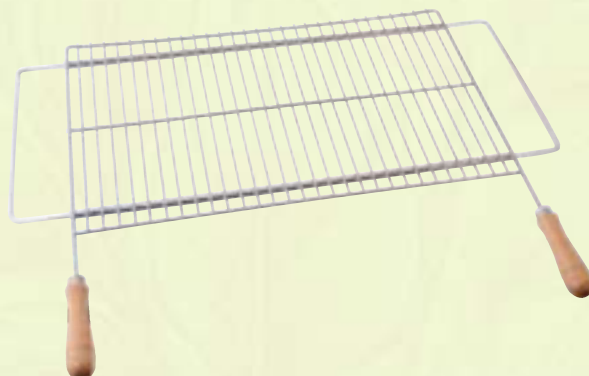

Cod: 05010325

42 cms.

Cod: 05010330

52 cms.

Cod: 05010332

Parrilla barbacoa
extensible

Extensible

Zinc
60/70 x 40 cms.